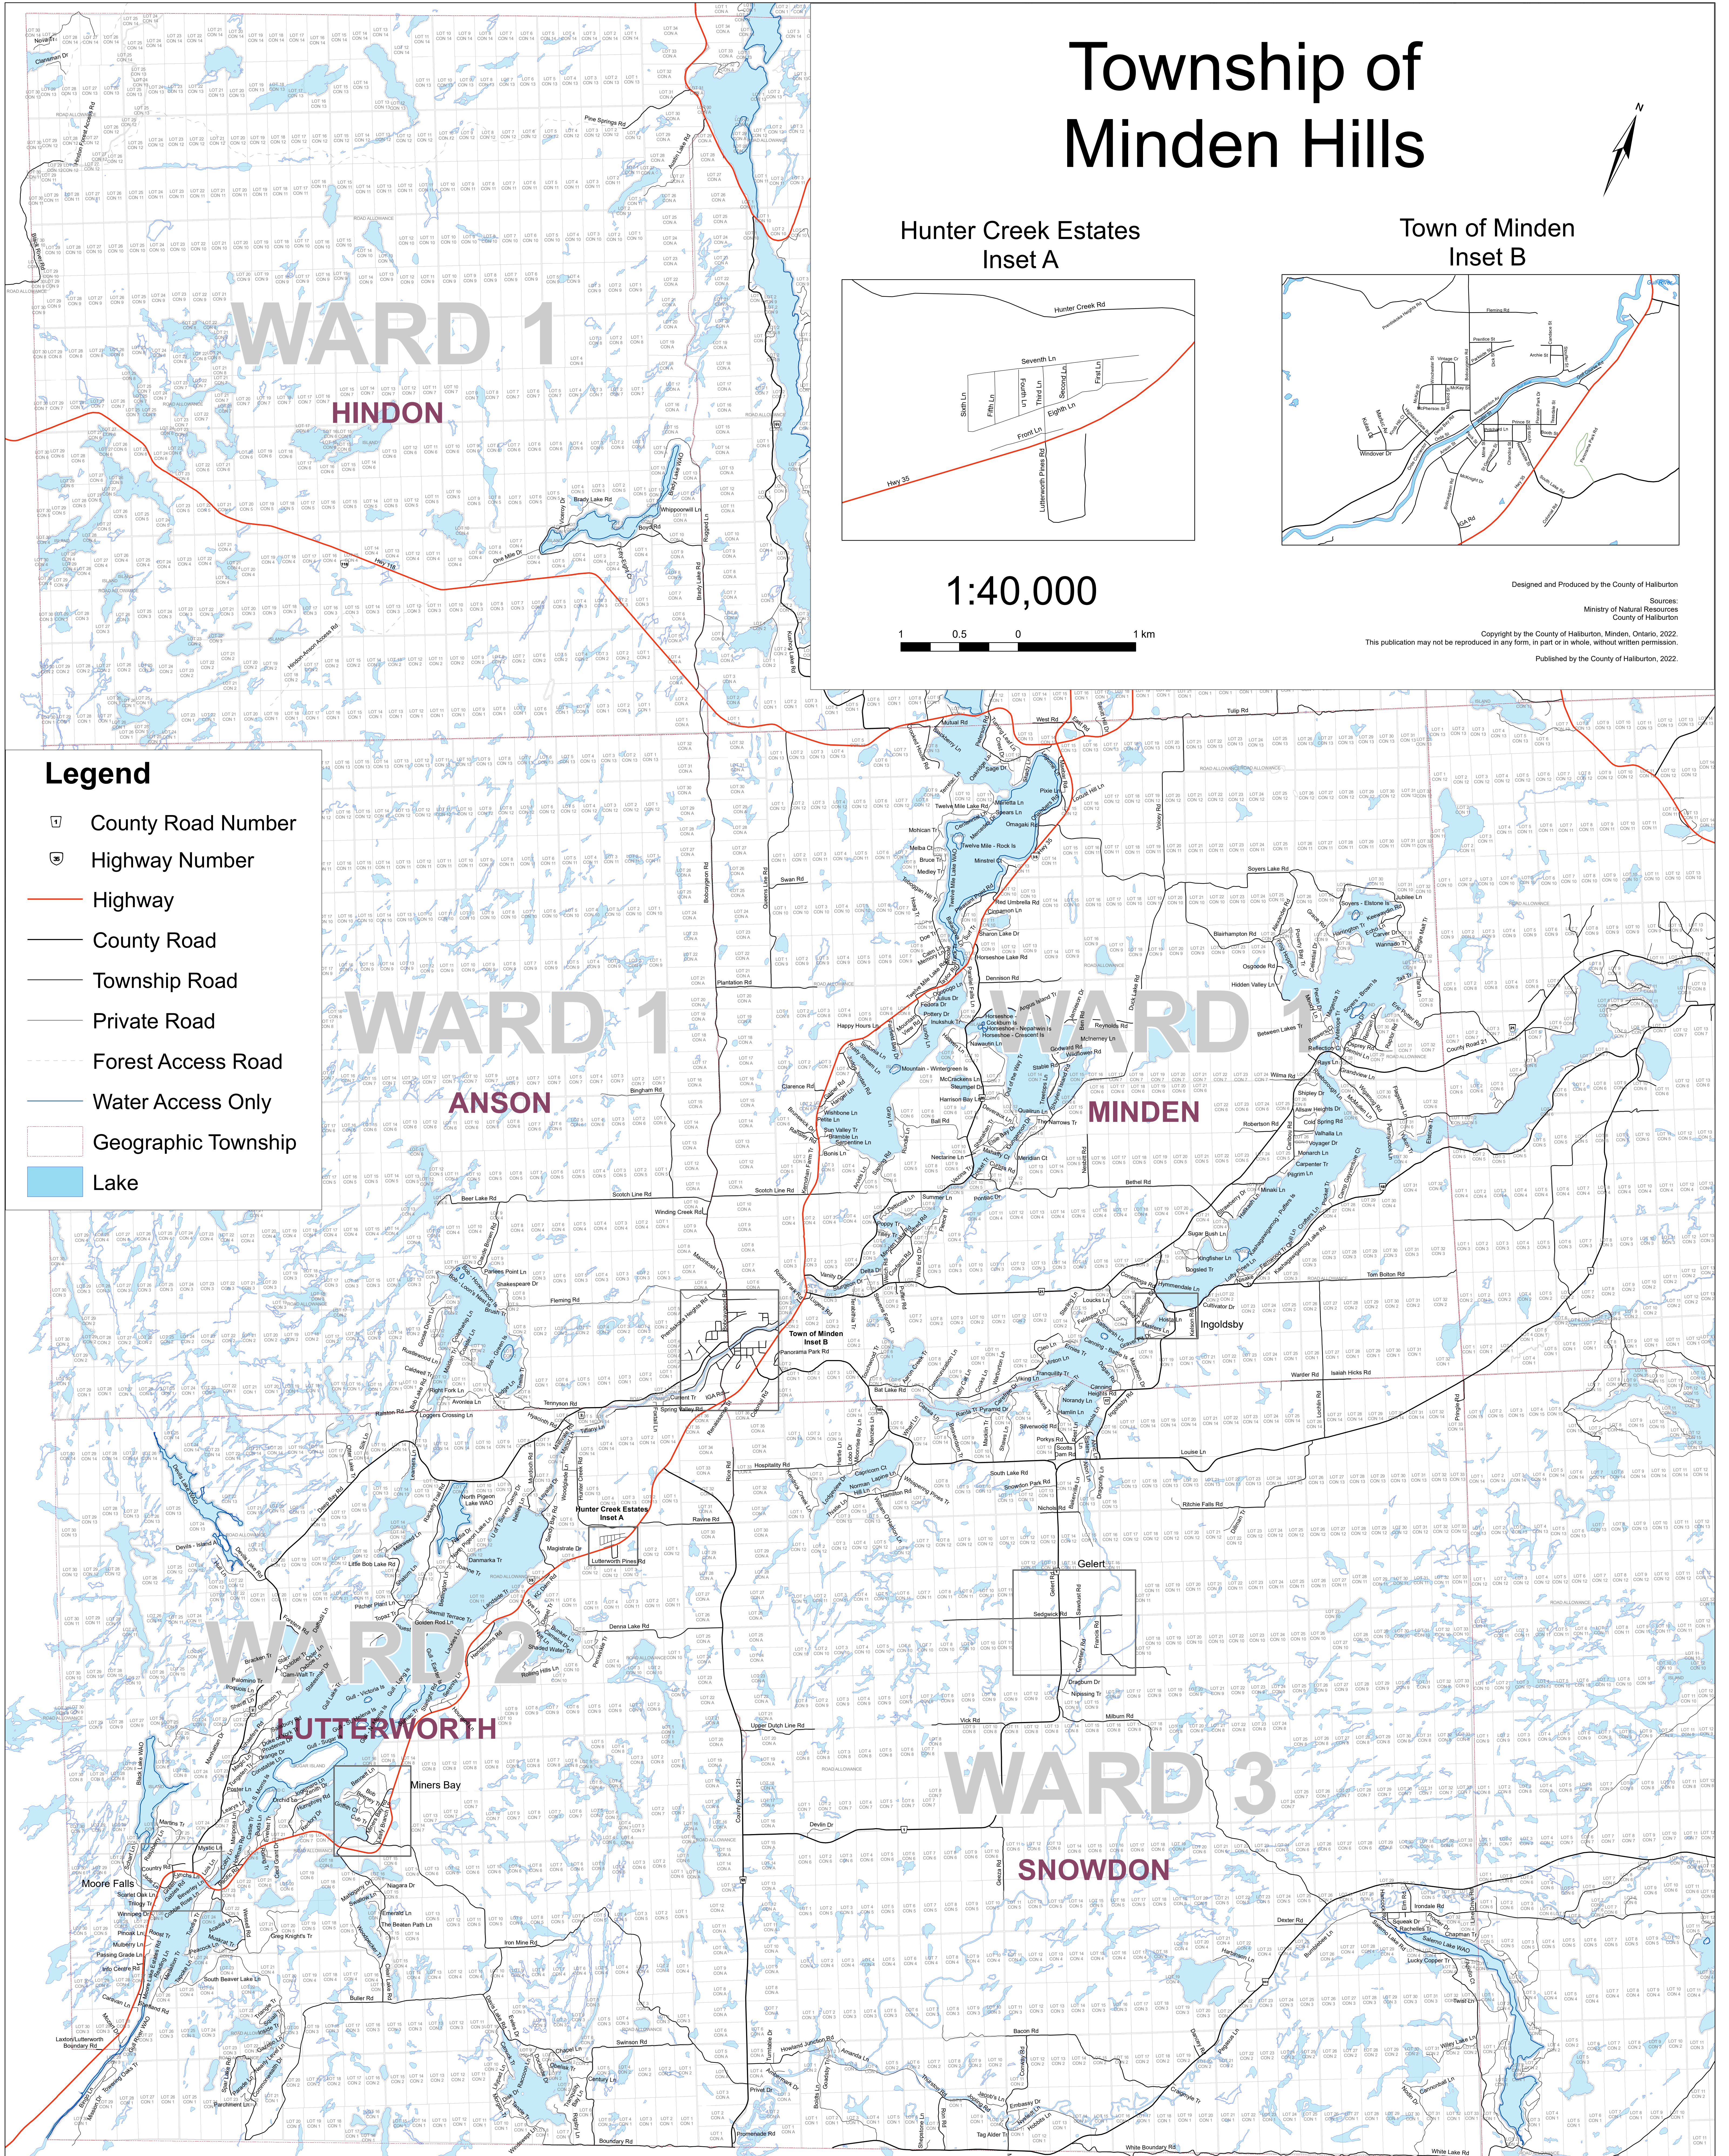

1:40,000

Published by the County of Haliburton, 2022.