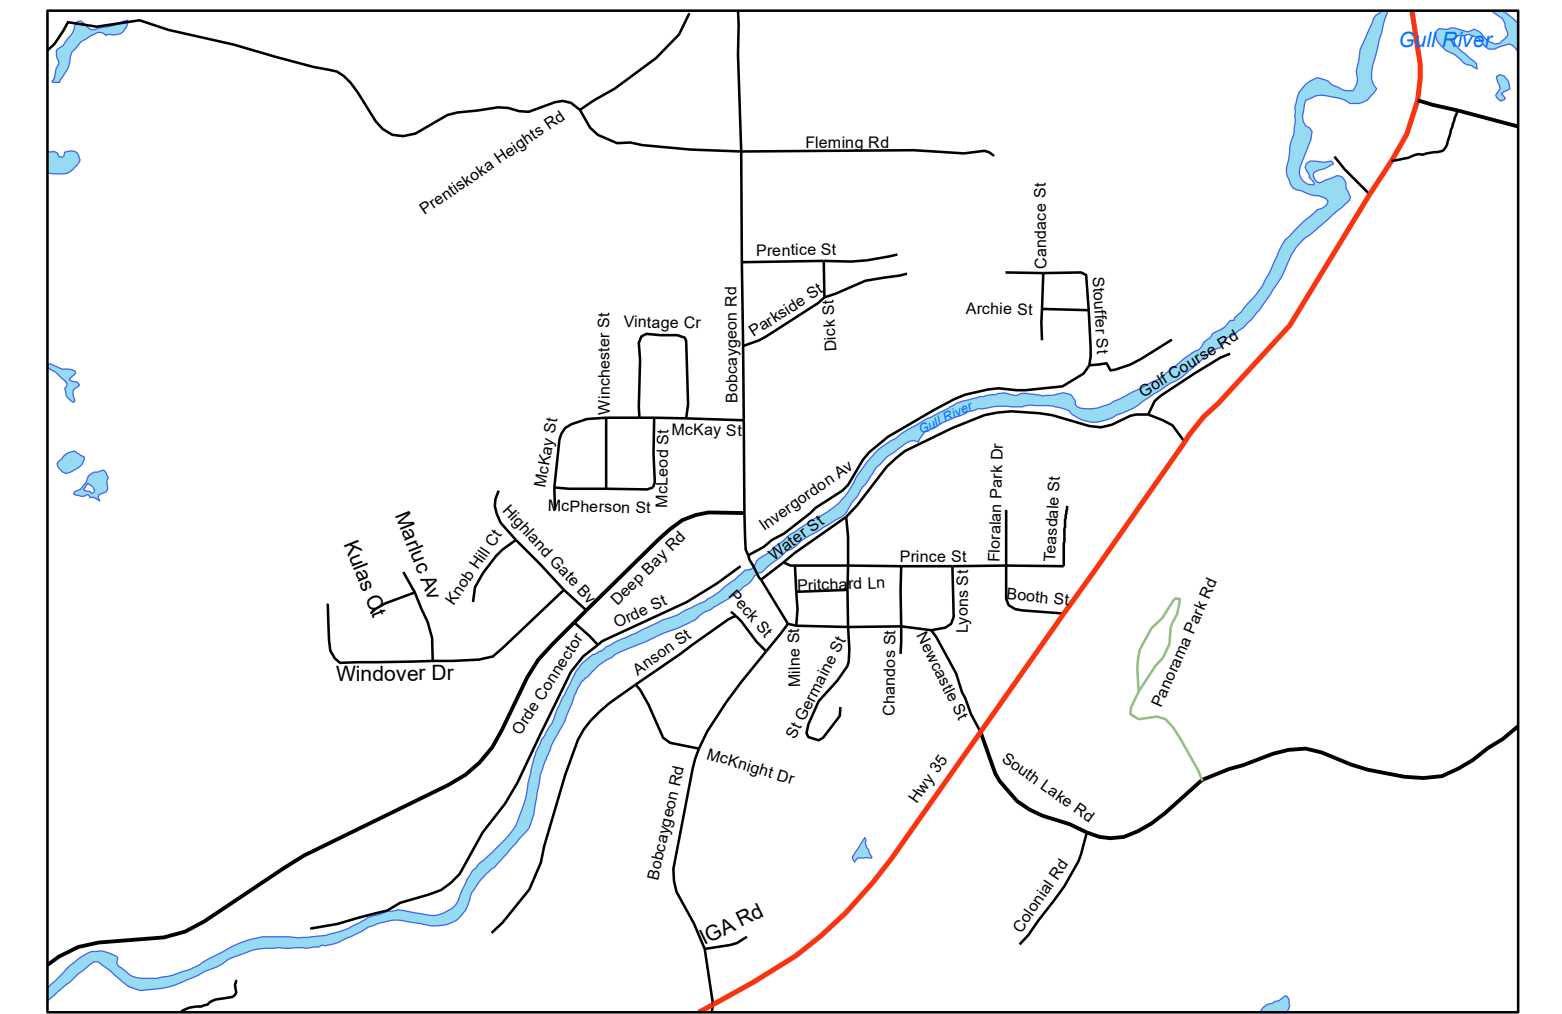

Town of Minden
Inset B