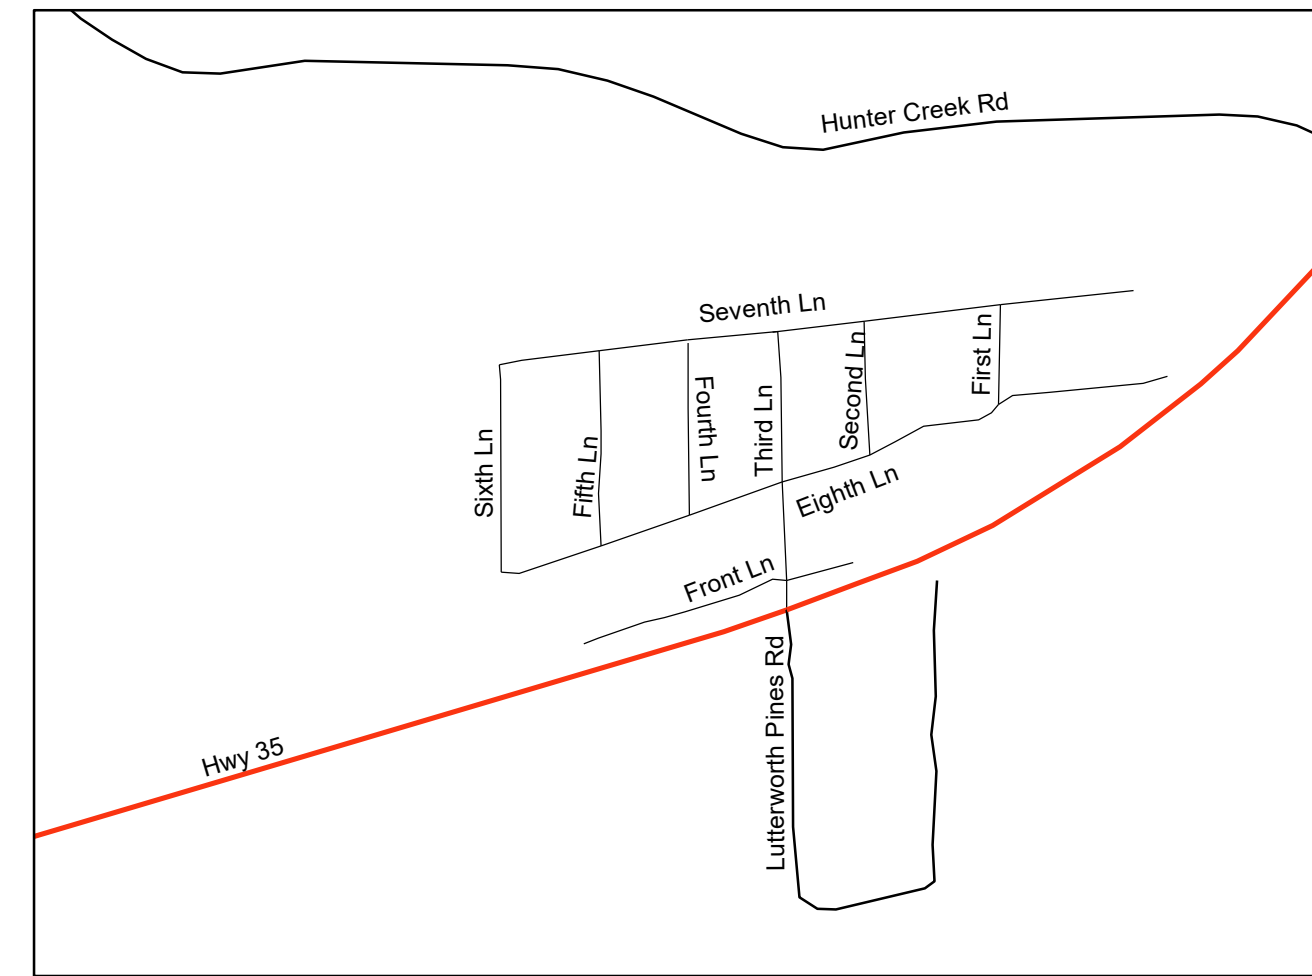

Township of Minden Hills

Hunter Creek Estates
Inset A